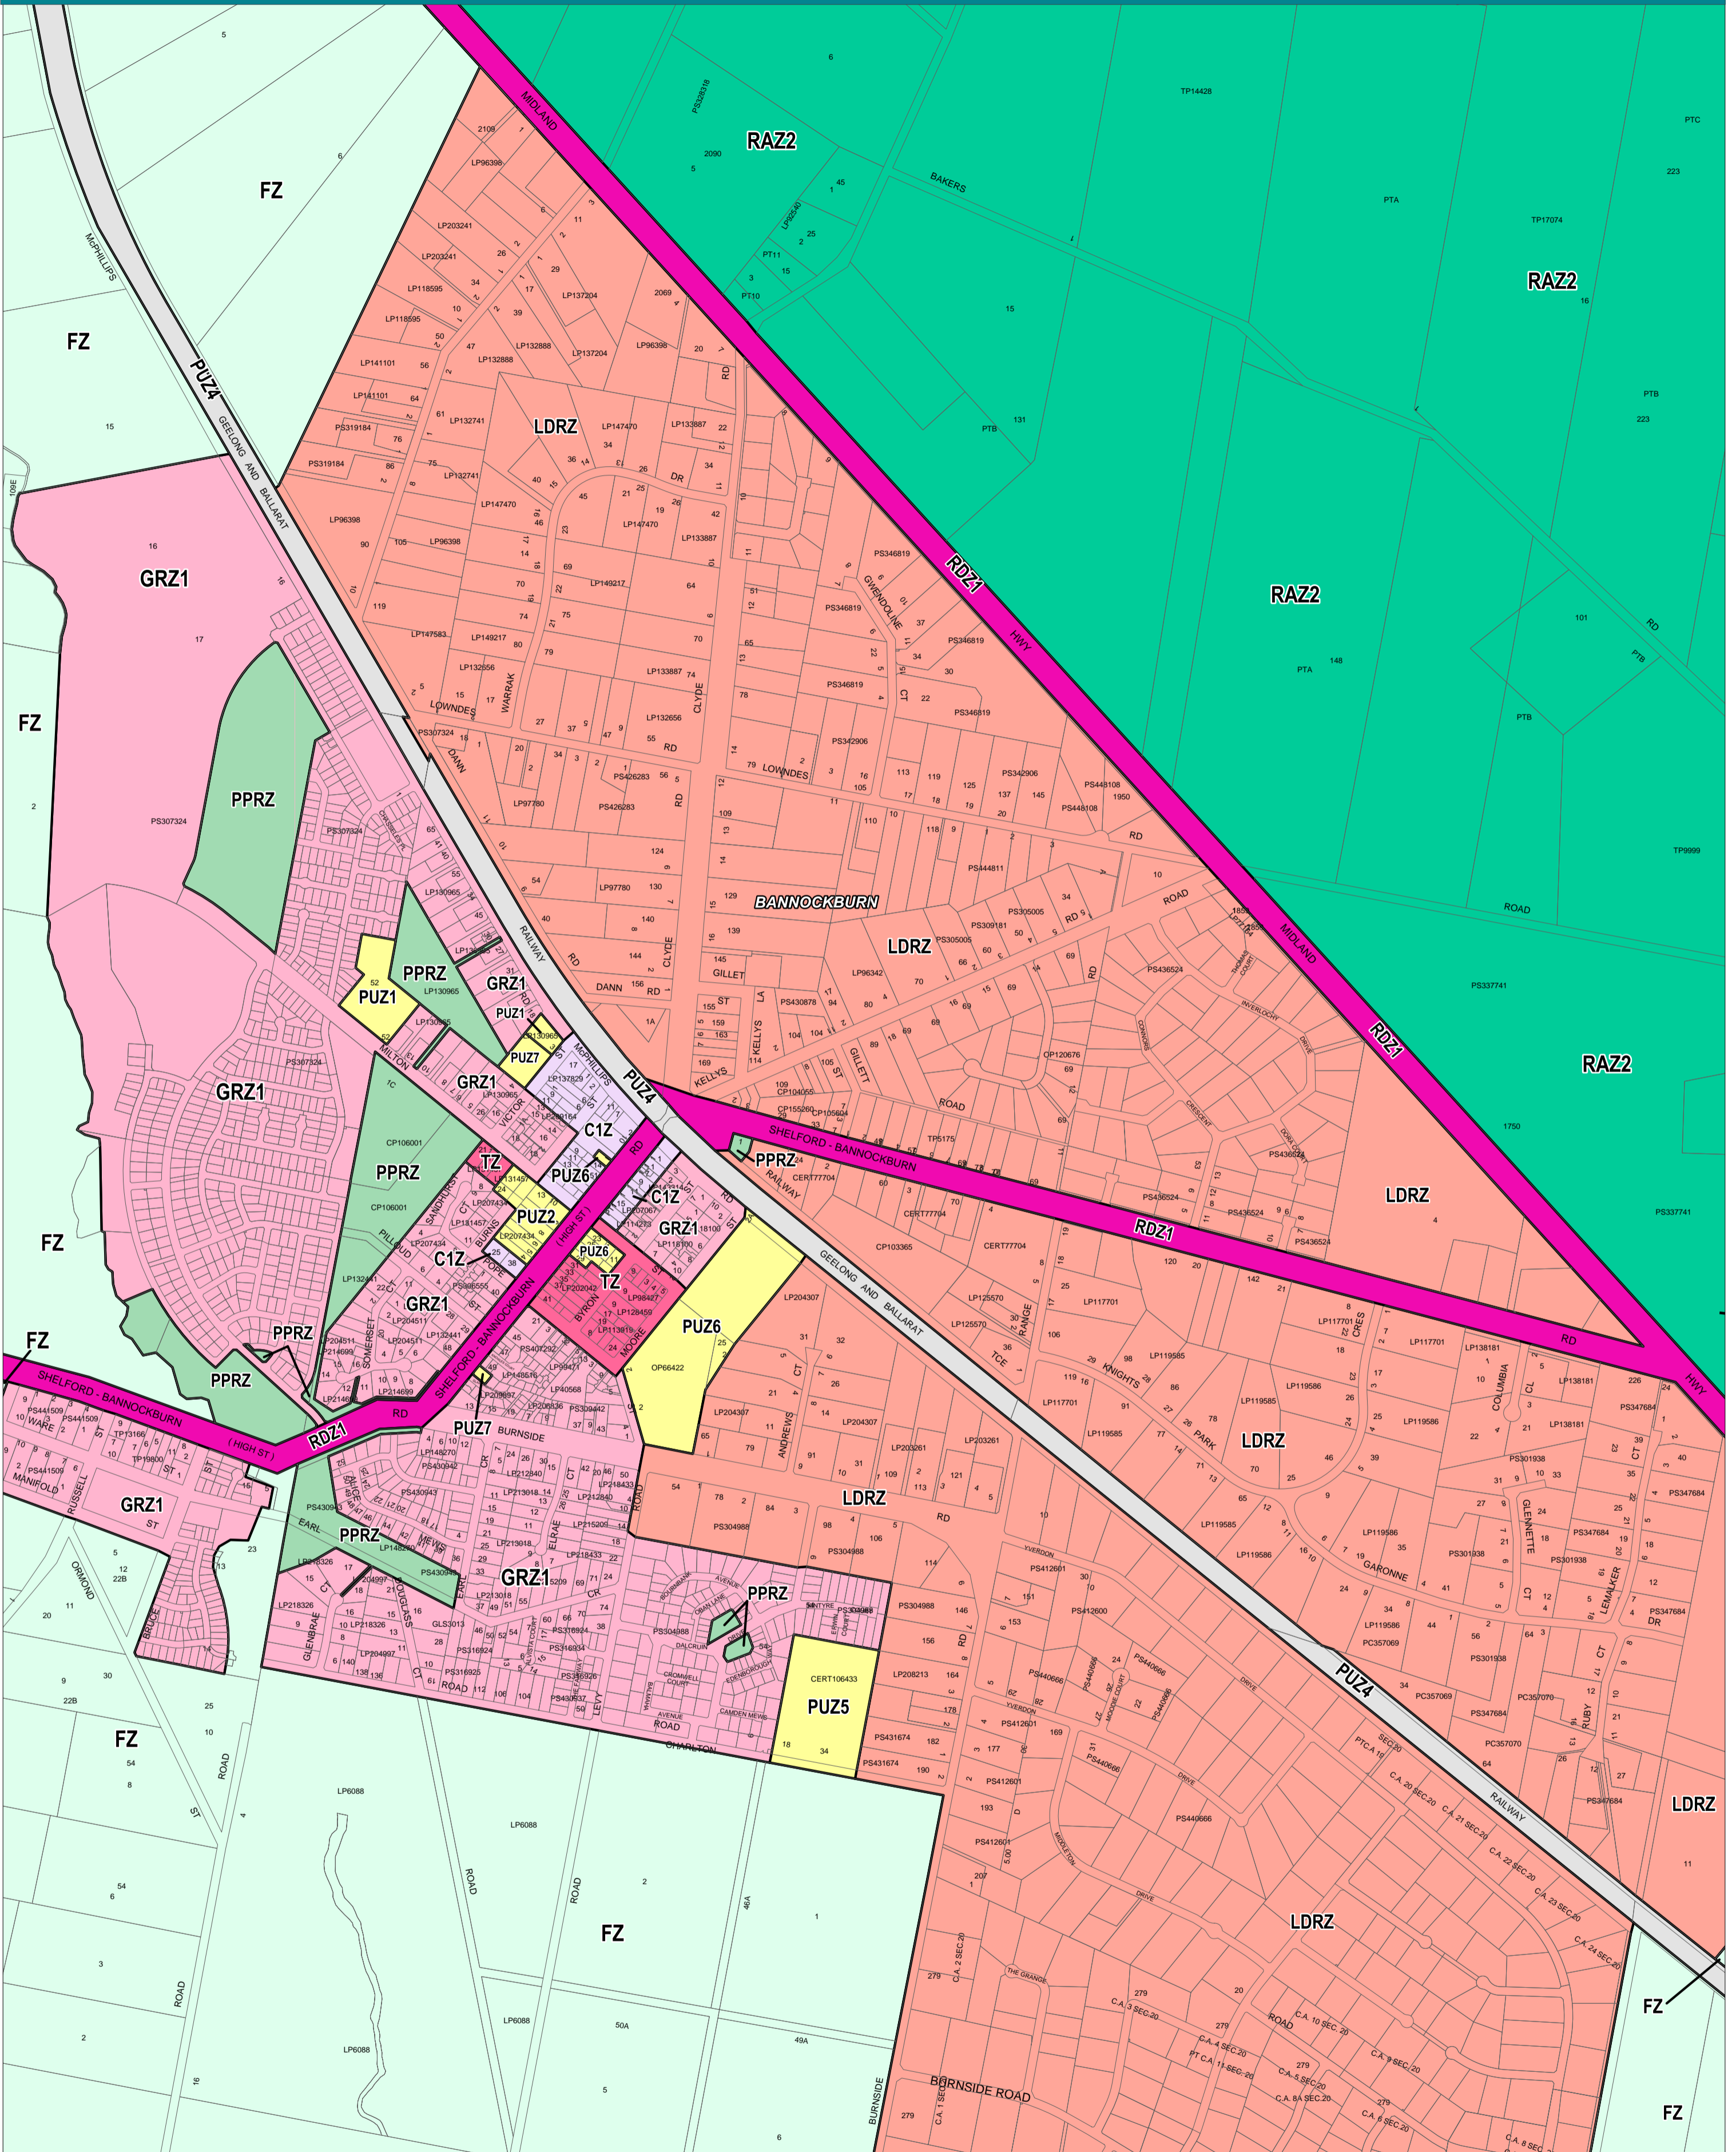

GOLDEN PLAINS PLANNING SCHEME - LOCAL PROVISION

Commercial	Public Use Zone - Transport
C1Z Commercial 1 Zone	PUZ4 Public Use Zone - Transport
Public Land	Road Zone - Category 1
PPRZ Public Park And Recreation Zone	RDZ1 Road Zone - Category 1
PUZ5 Public Use Zone - Cemetery/crematorium	Residential
PUZ2 Public Use Zone - Education	GRZ1 General Residential Zone - Schedule 1
PUZ6 Public Use Zone - Local Government	LDRZ Low Density Residential Zone
PUZ7 Public Use Zone - Other Public Use	TZ Township Zone
PUZ1 Public Use Zone - Service And Utility	Rural
	FZ Farming Zone
	RAZ2 Rural Activity Zone - Schedule 2

AUSTRALIAN MAP GRID ZONE 54
PREPARED BY: Planning Mapping Services

Printed: 7/7/2016

AMENDMENT C72