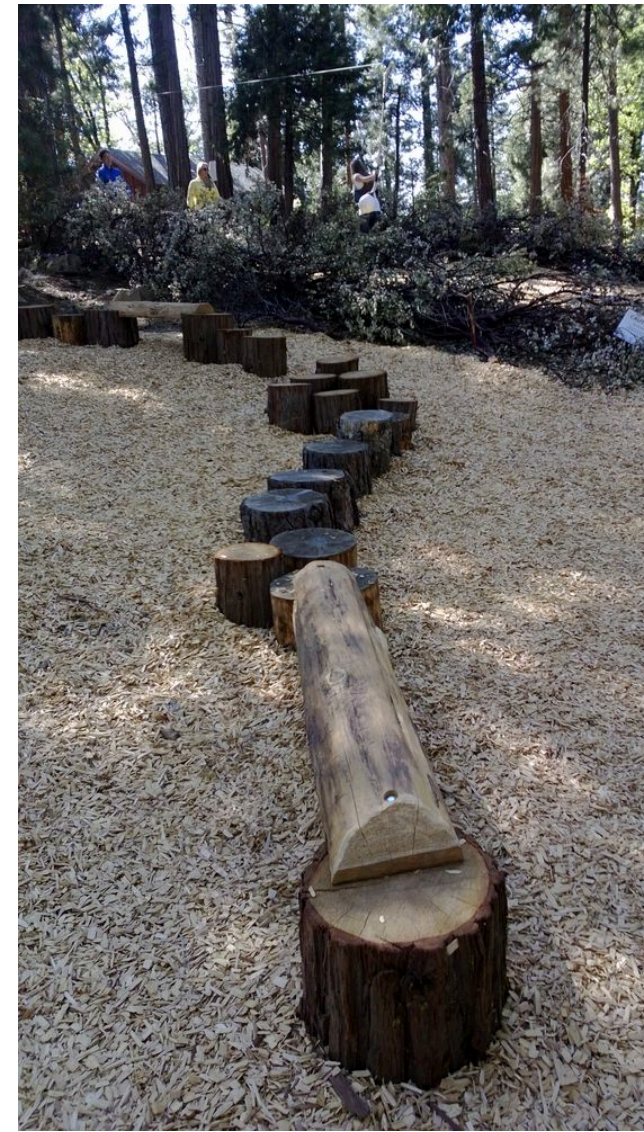

Rock slide mound

Rock labyrinth

Log Pole Balance Walk

Potential Fencing to Playspace

Log balance trail

Rock slide mound

Log thrones

LEGEND

- Existing Tree
- New Small Native Tree
- Native evergreen screening shrub
- Low native shrub
- Native groundcover
- Native tussock grass
- Small native sedge

Issue	Amendment	Date
A		
B		
C		

Bricolage Landscape Design