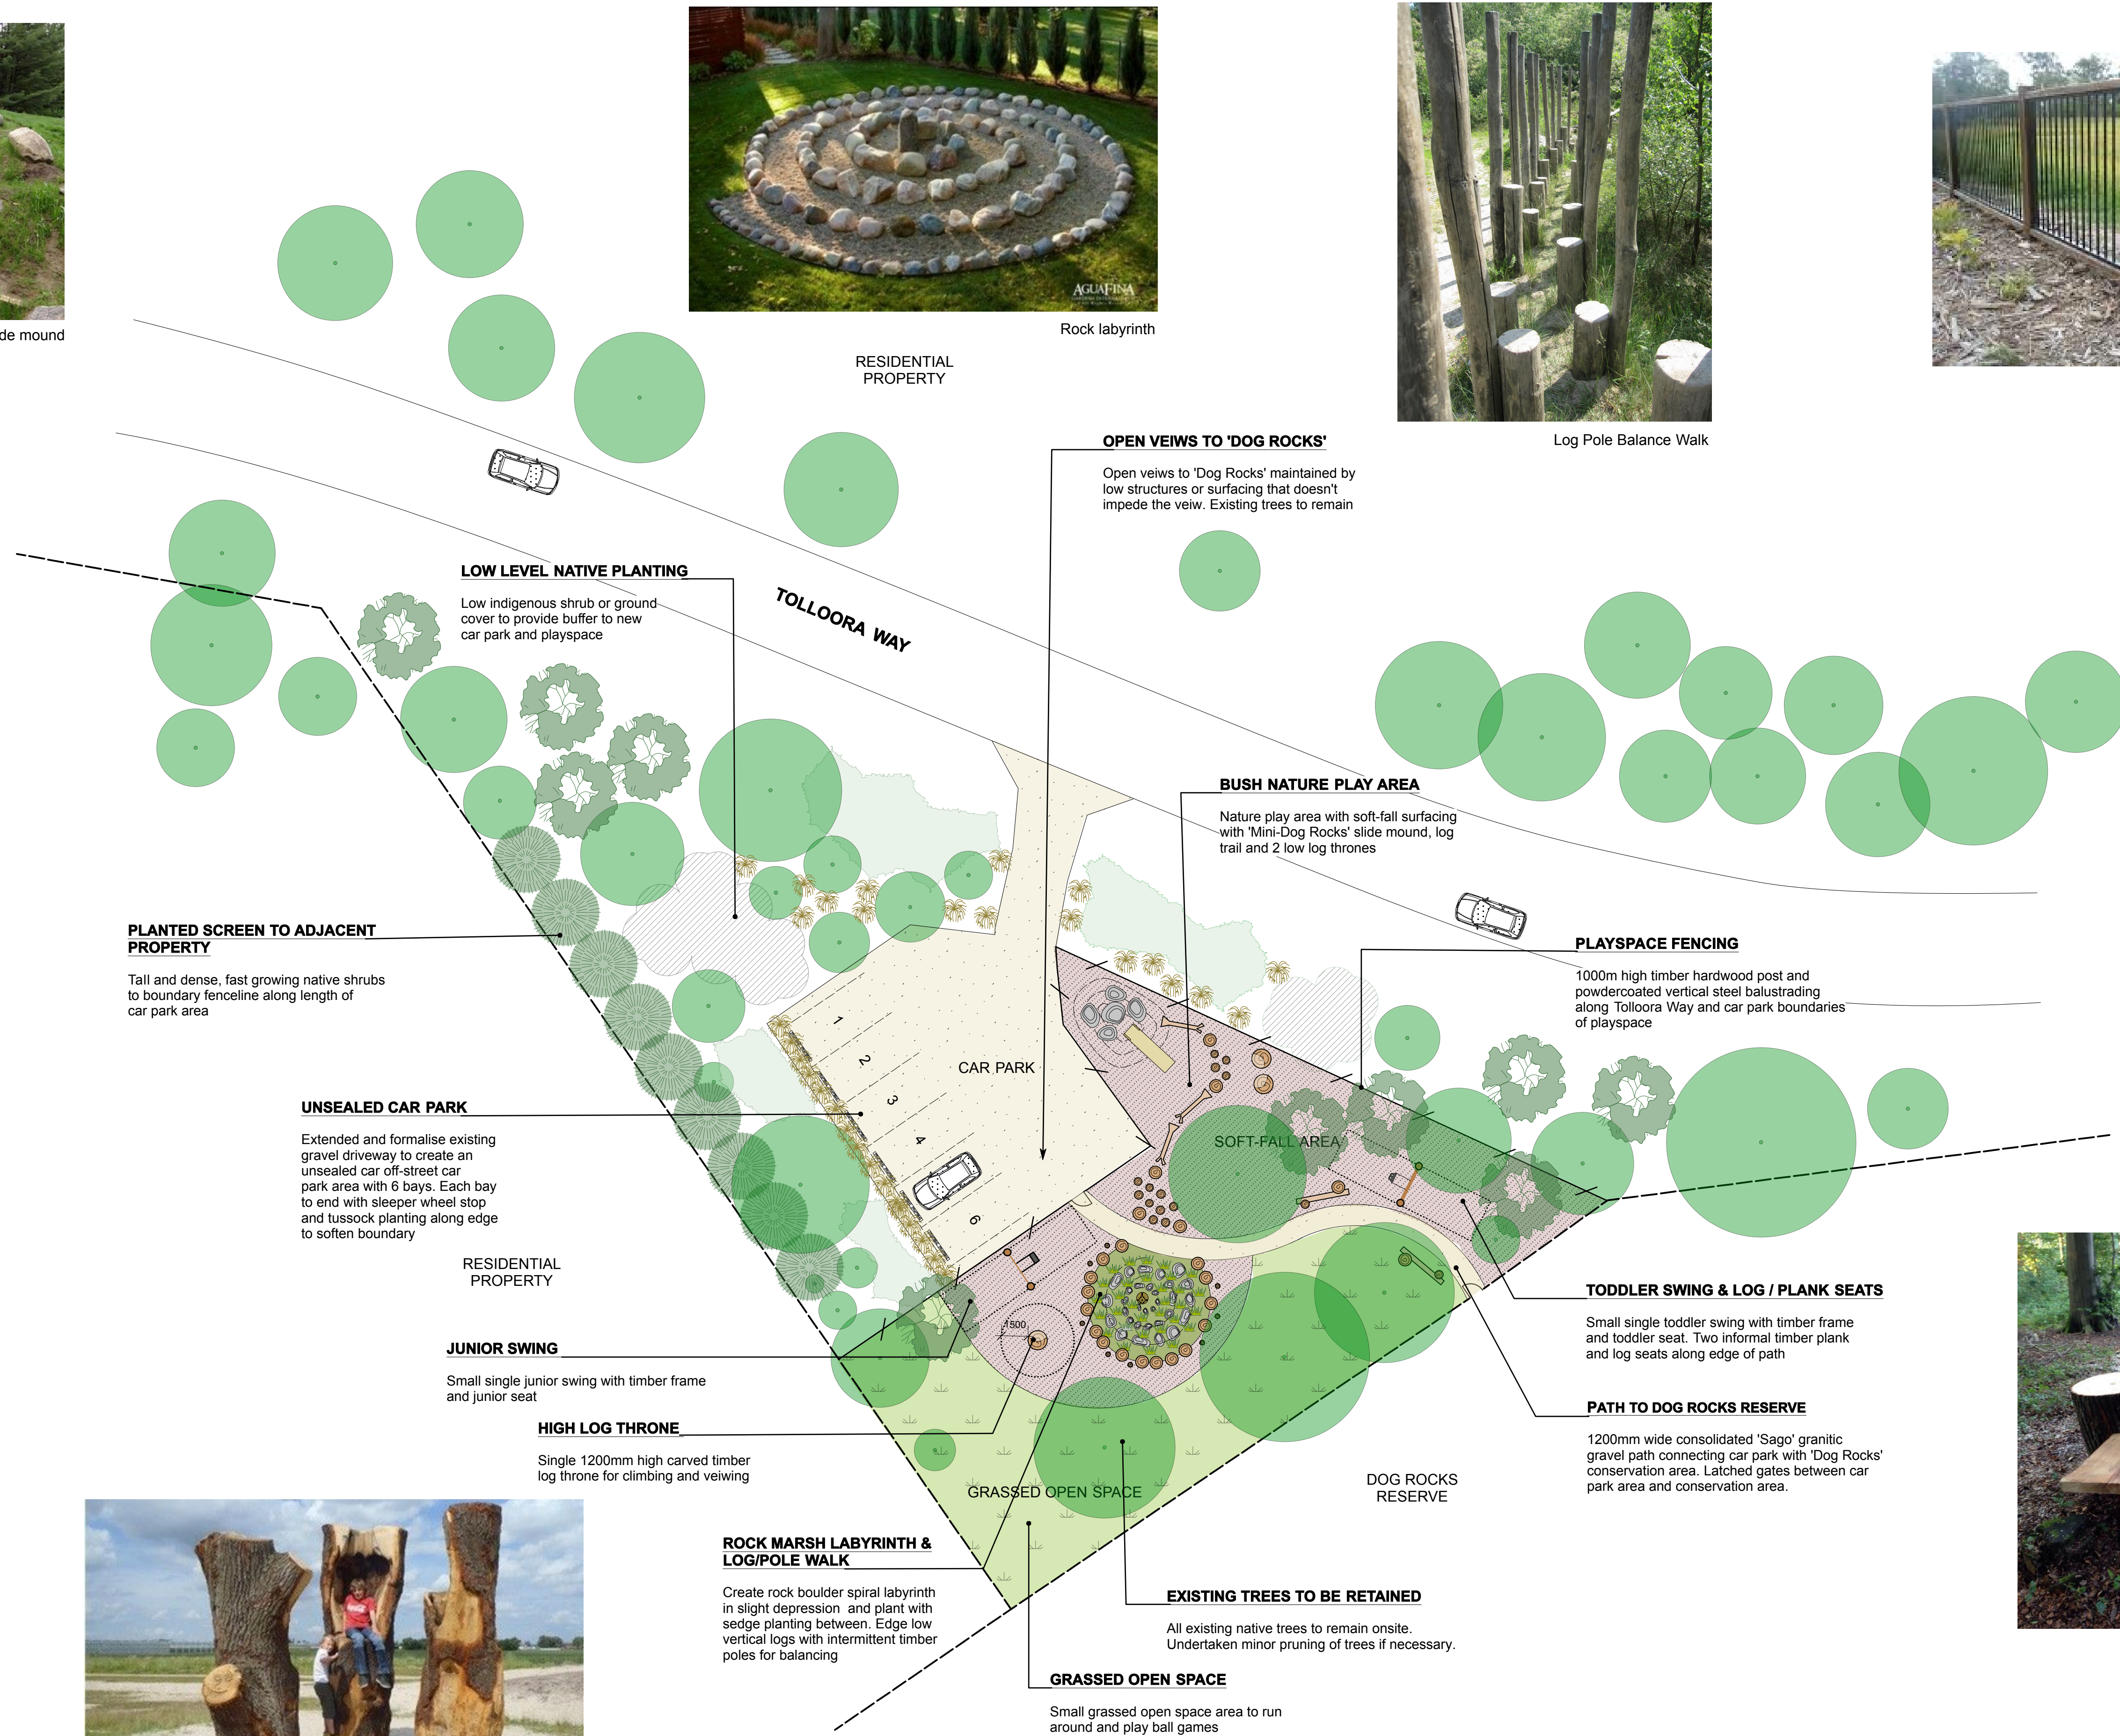

Rock slide mound

Rock labyrinth

Log Pole Balance Walk

Potential Fencing to Playspace

Log balance trail

Rock slide mound

Log thrones

LEGEND

- Existing Tree
- New Small Native Tree
- Native evergreen screening shrub
- Low native shrub
- Native groundcover
- Native tussock grass
- Small native sedge

Issue	Amendment	Date
A		
B		
C		

Bricolage Landscape Design

PO Box 5505,
Ballarat VIC 3350

Tel: 0447 622 587
Email: elizabeth@bricolage.design.com.au
Web: www.bricolagedesign.com.au

Date: June 2016 Scale: 1:200 @ A1

Drawn: EC

Approved: EC

North:

This drawing is a *concept design* drawing only, not a working drawing and is not to be used for construction purposes. The drawing is copyright and remains the property of the landscape architect

GOLDEN PLAINS SHIRE
BATESFORD PLAYSPACE
Tolloora Way, Batesford Victoria

CONCEPT PLAN

Sheet: 1 of 1 in this set

Dwg No: 81-CP-01