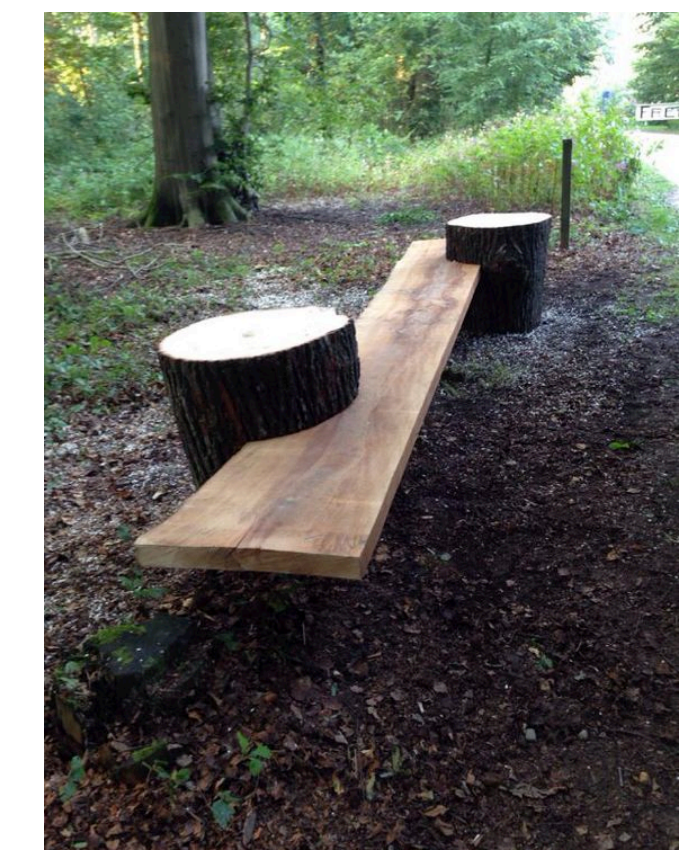

Rock slide mound

Rock labyrinth

Log Pole Balance Walk

Potential Fencing to Playspace

Log balance trail

Rock slide mound

Log thrones

LEGEND

- Existing Tree
- New Small Native Tree
- Native evergreen screening shrub
- Low native shrub
- Native groundcover
- Native tussock grass
- Small native sedge

Issue	Amendment	Date
A		
B		
C		

Bricolage Landscape Design