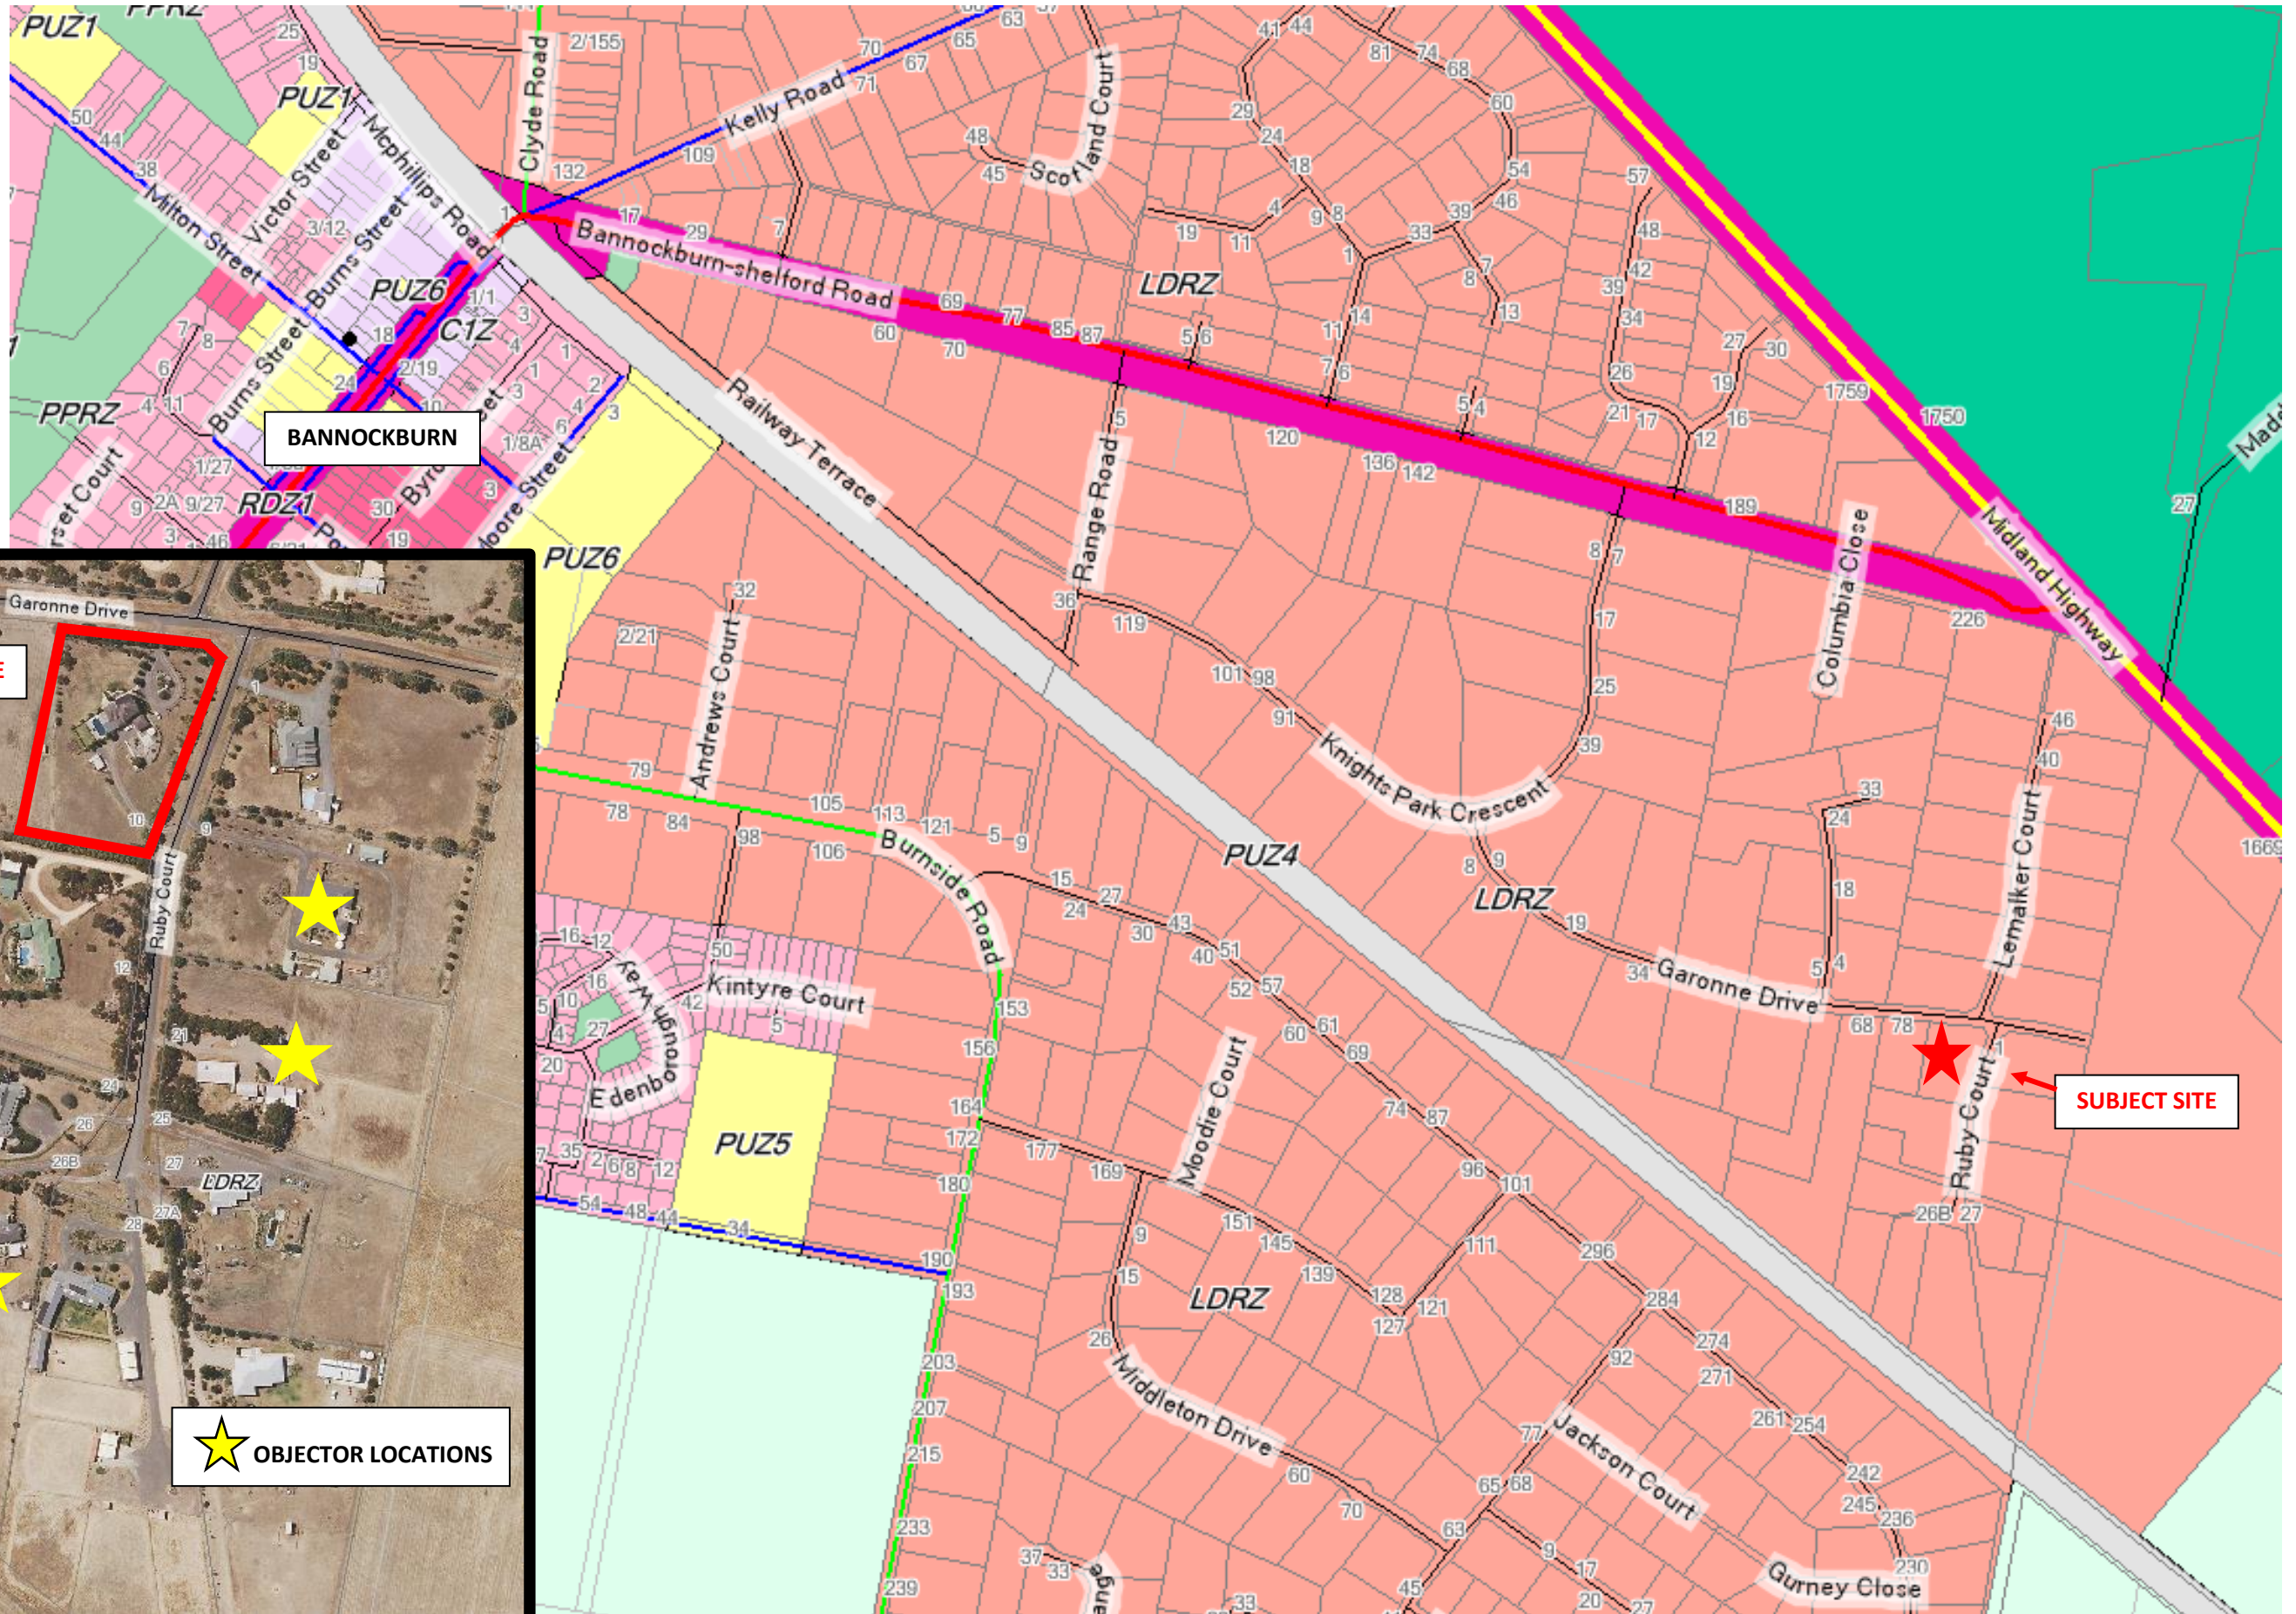

P17-103 Locality Map

10 Ruby Court, Bannockburn

BANNOCKBURN

SUBJECT SITE

SUBJECT SITE

★ OBJECTOR LOCATIONS