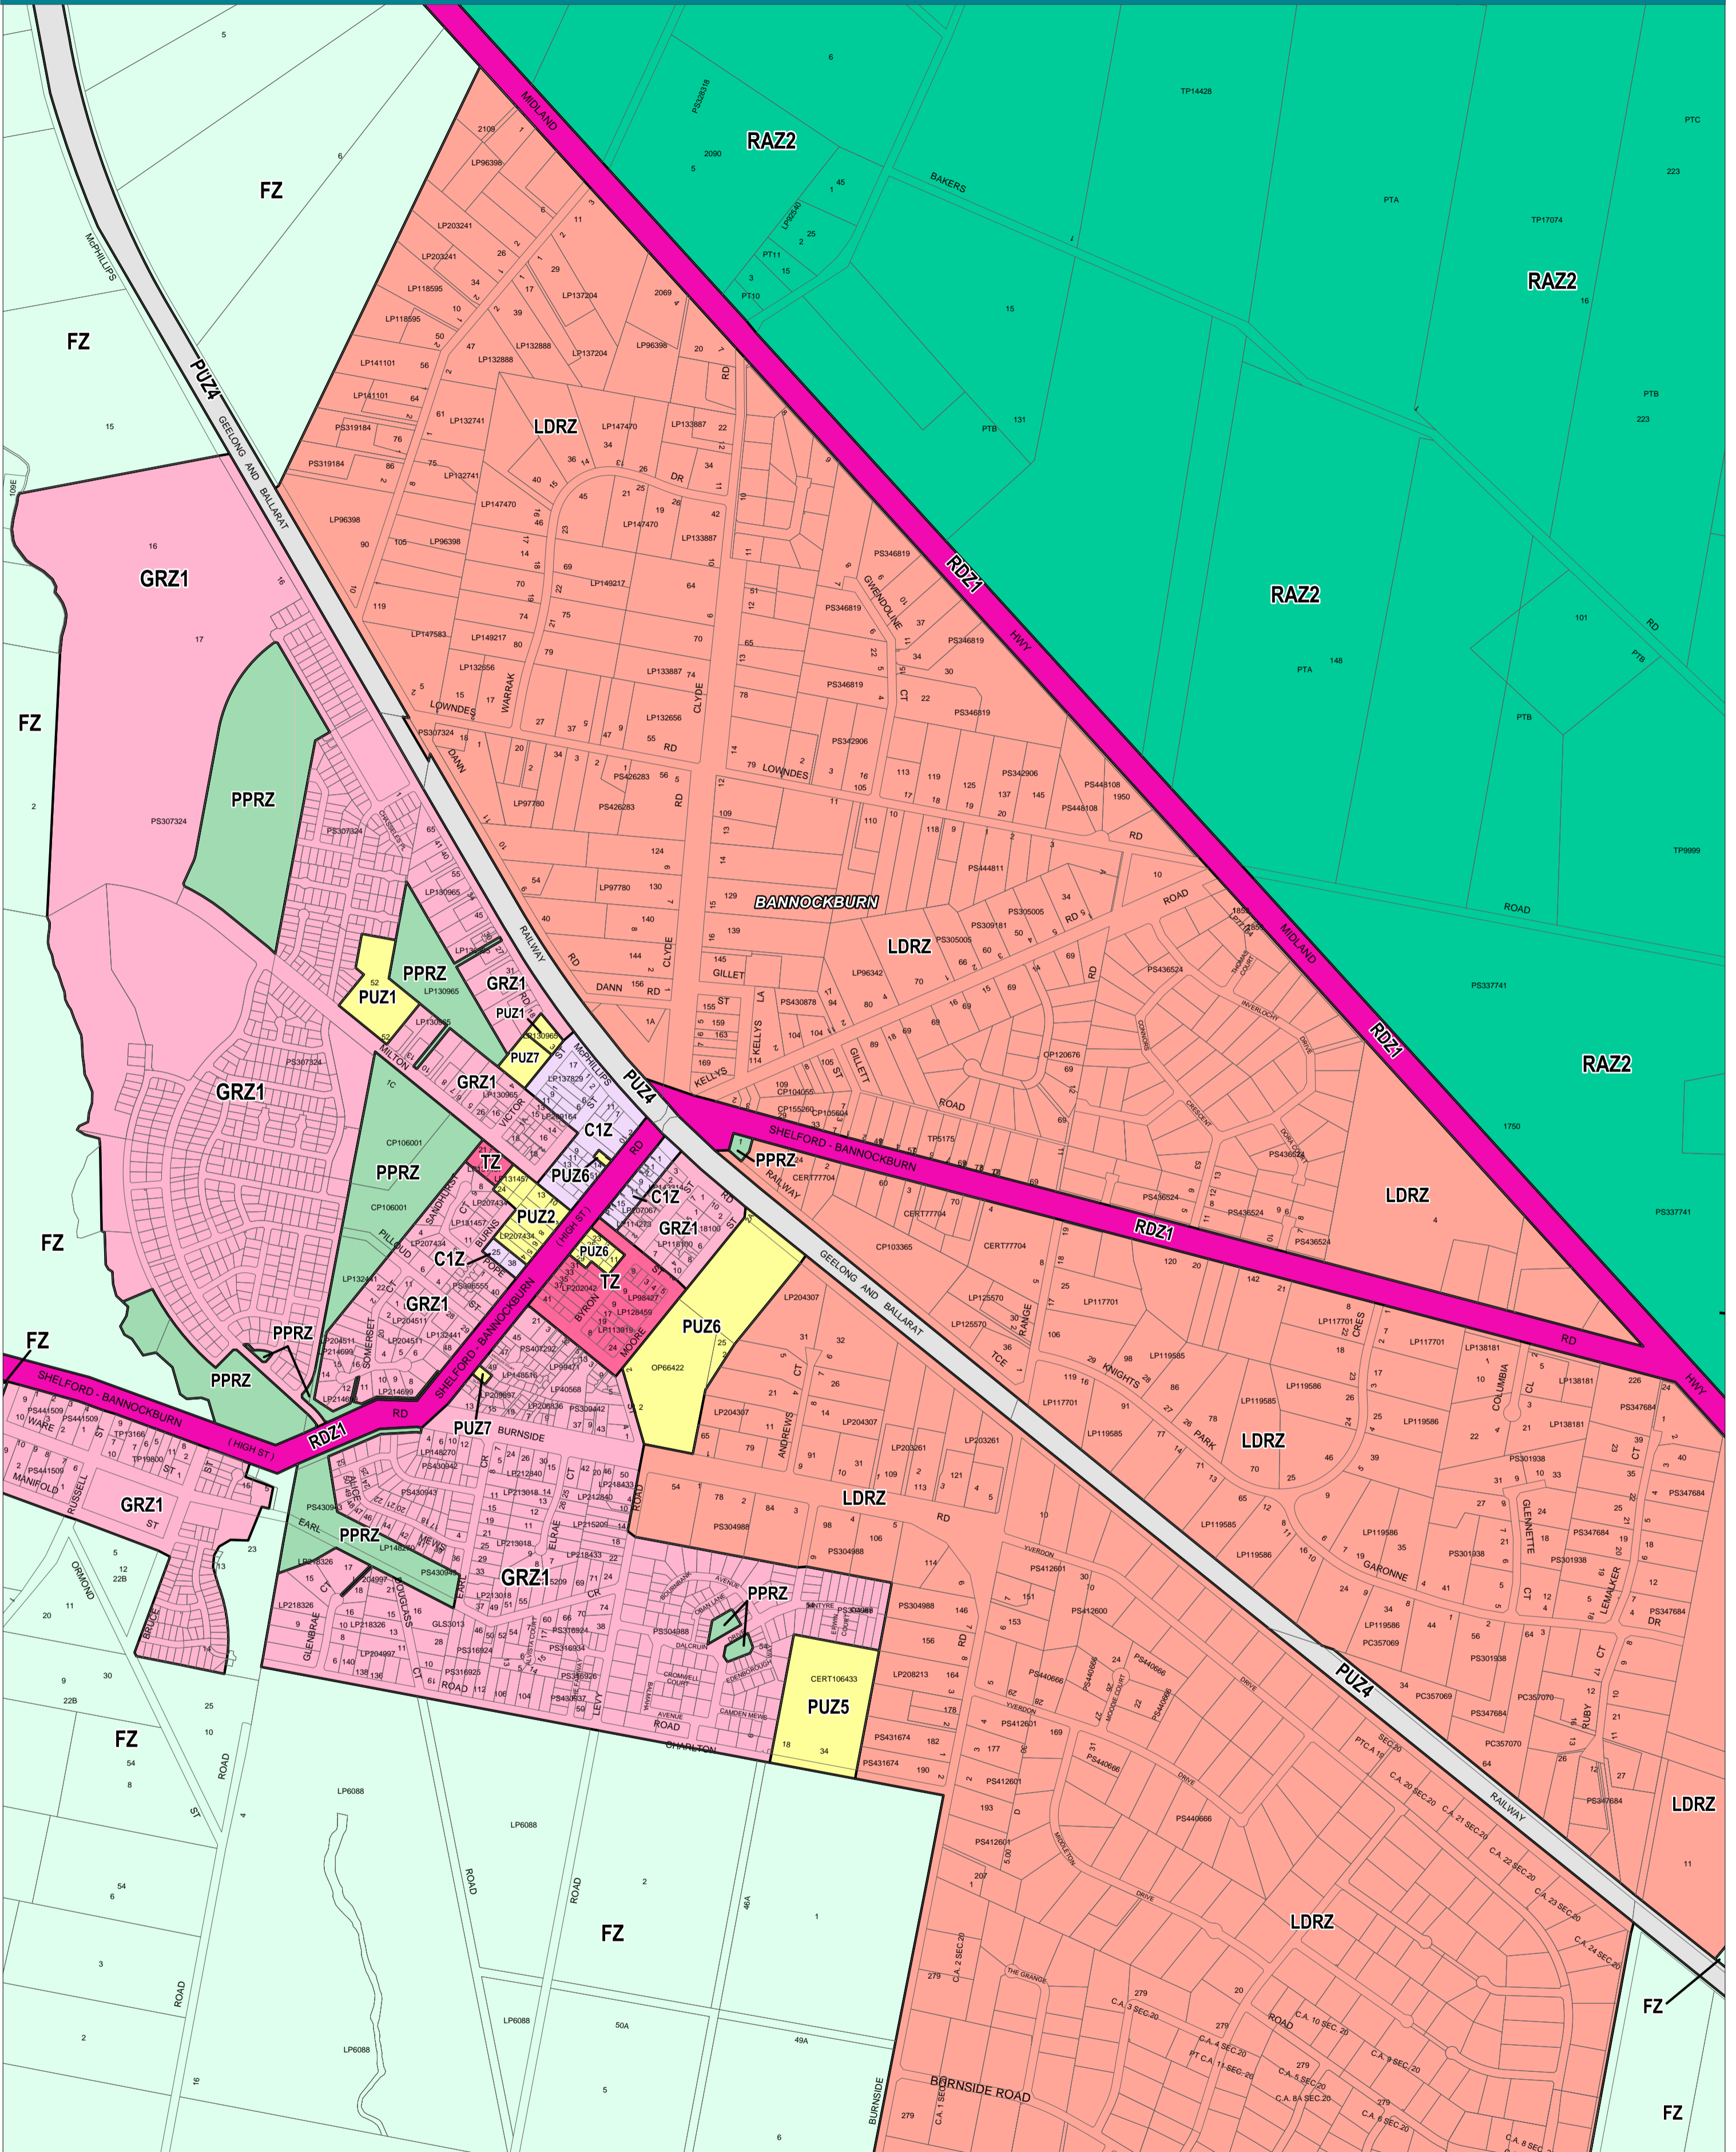

GOLDEN PLAINS PLANNING SCHEME - LOCAL PROVISION

Commercial	Public Use Zone - Transport
C1Z Commercial 1 Zone	PUZ4 Public Use Zone - Transport
Public Land	Residential
PPRZ Public Park And Recreation Zone	RDZ1 Road Zone - Category 1
PUZ5 Public Use Zone - Cemetery/crematorium	GRZ1 General Residential Zone - Schedule 1
PUZ2 Public Use Zone - Education	LDRZ Low Density Residential Zone
PUZ6 Public Use Zone - Local Government	TZ Township Zone
PUZ7 Public Use Zone - Other Public Use	Rural
PUZ1 Public Use Zone - Service And Utility	FZ Farming Zone
	RAZ2 Rural Activity Zone - Schedule 2

AUSTRALIAN MAP GRID ZONE 54
PREPARED BY: Planning Mapping Services

Printed: 7/7/2016

AMENDMENT C72