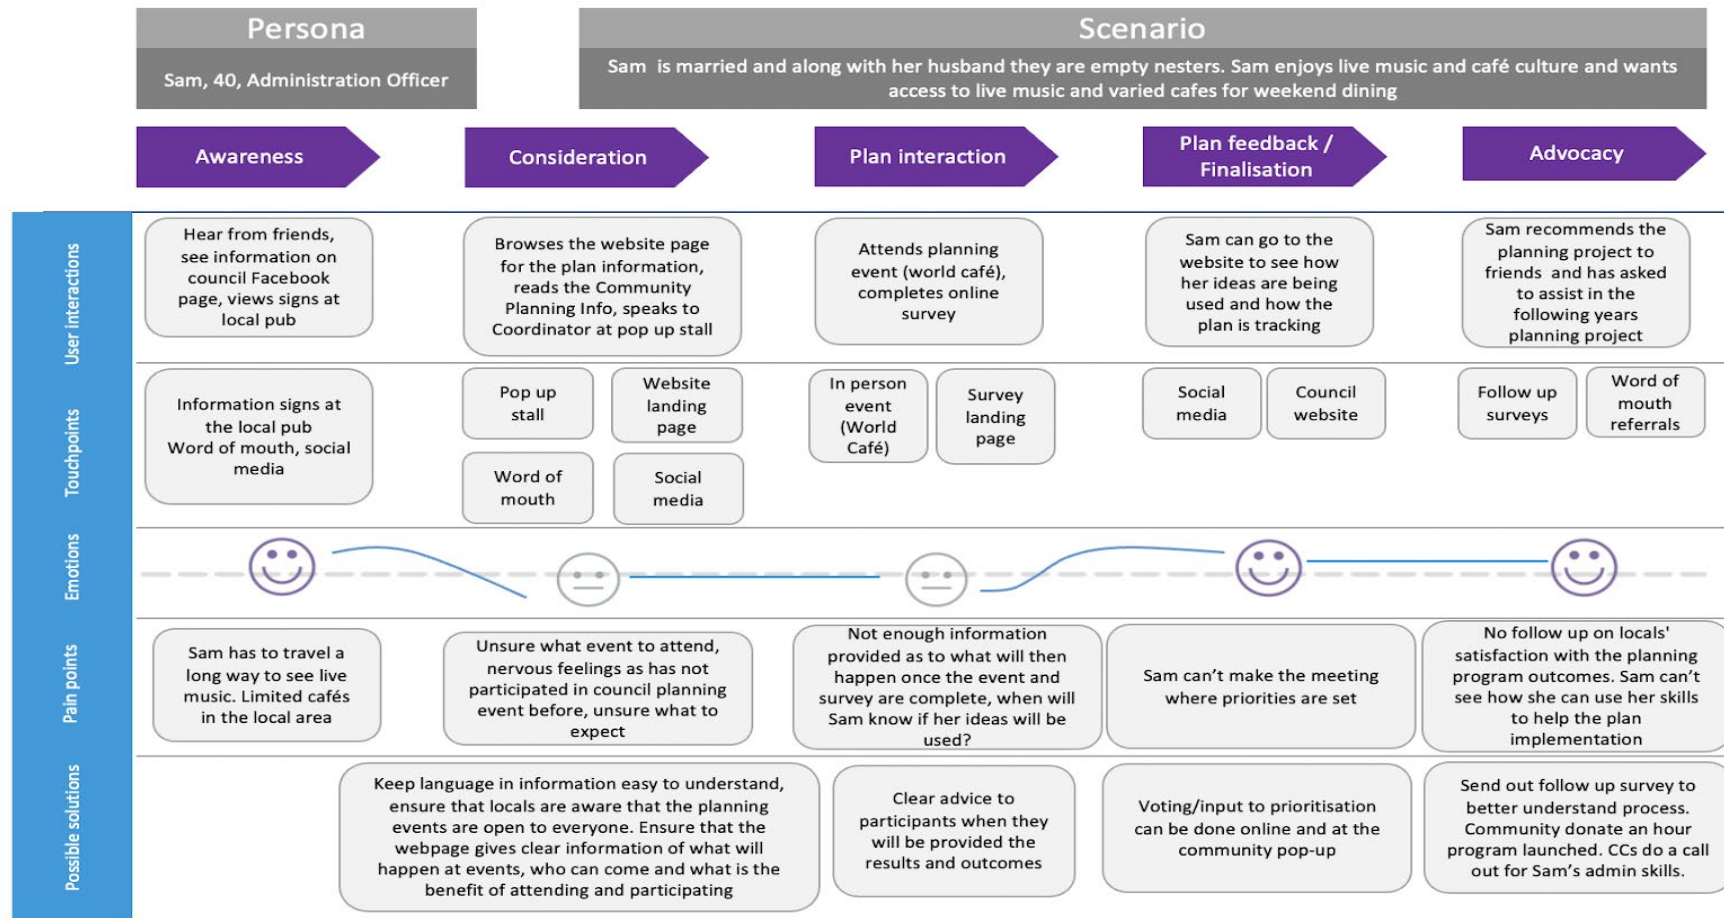

Community Planning Program Toolkit

Community Engagement Journey Map

This document has been developed to assist Community Planning Coordinators to prepare and develop their new community plans.

Community Planning Program Toolkit

This document has been developed to assist Community Planning Coordinators to prepare and develop their new community plans.