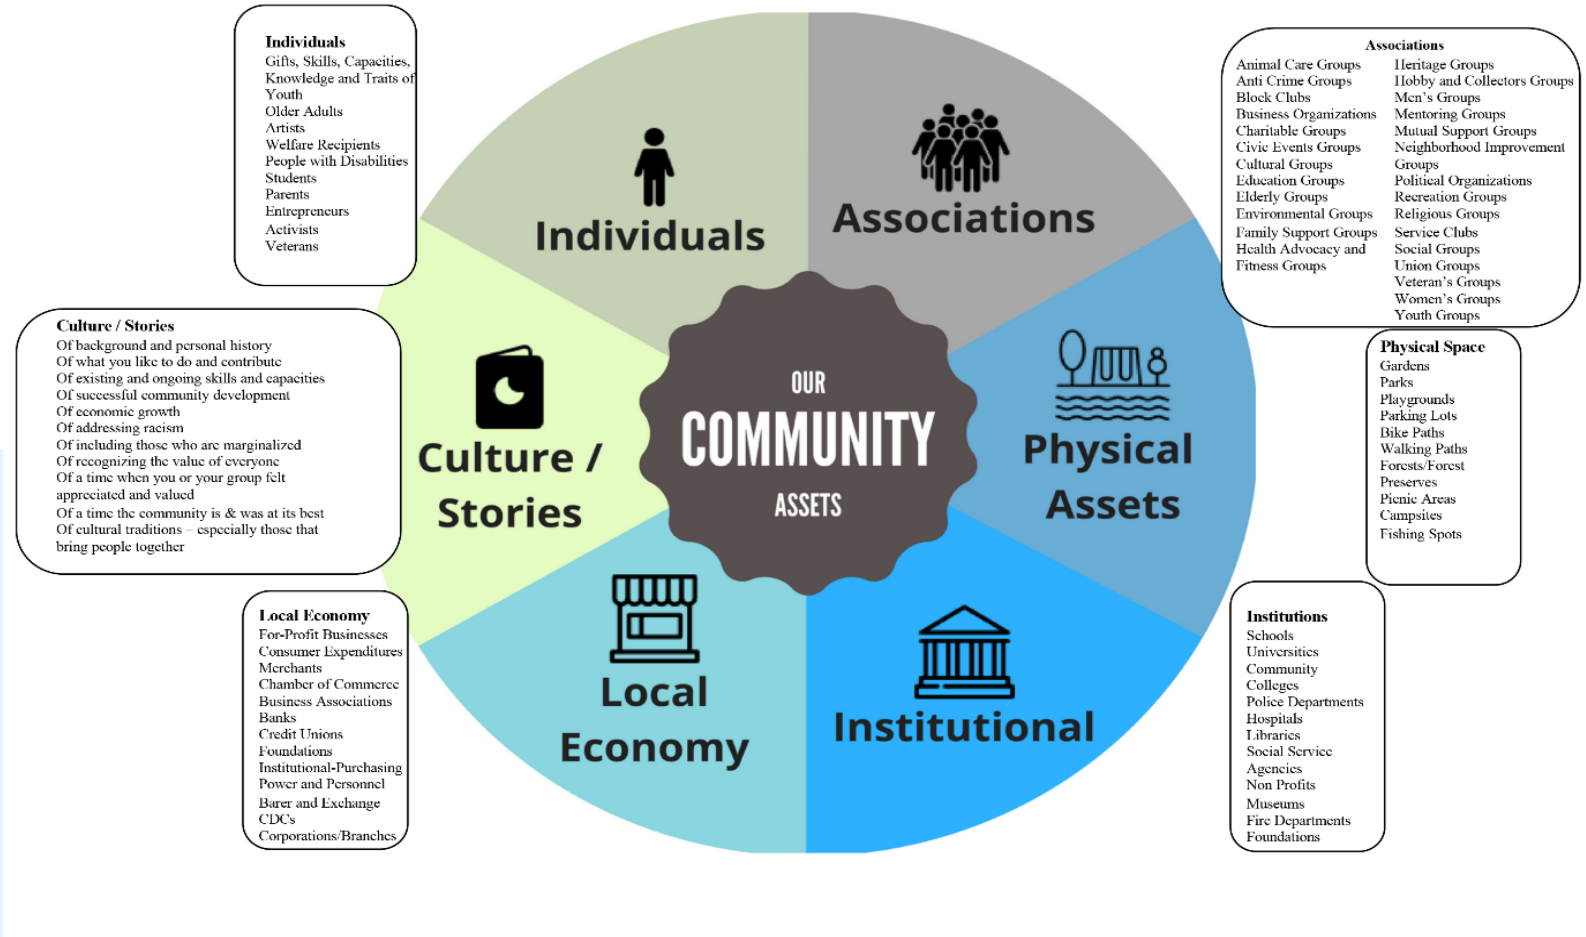

Community Planning Program Toolkit

Community asset mapping examples

This document has been developed to assist Community Planning Coordinators to prepare and develop their new community plans.

Community Planning Program Toolkit

What is Asset Mapping?

This document has been developed to assist Community Planning Coordinators to prepare and develop their new community plans.

Community Planning Program Toolkit

This document has been developed to assist Community Planning Coordinators to prepare and develop their new community plans.