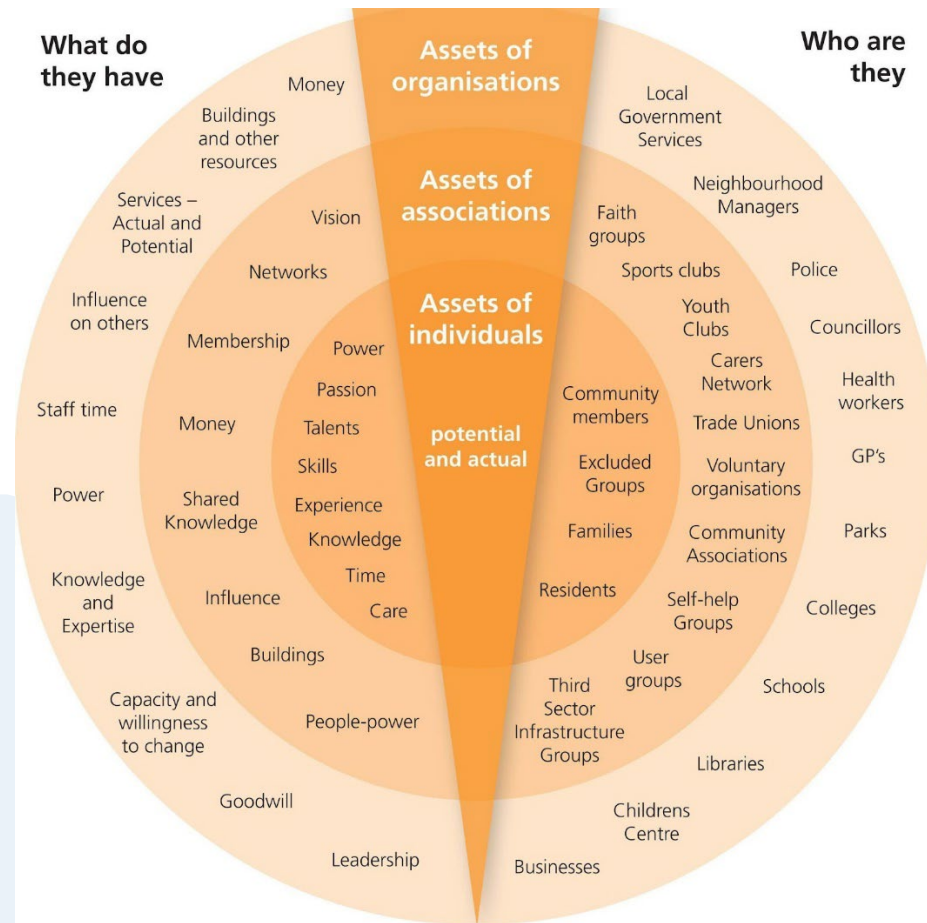

Community Planning Program Toolkit

Community asset mapping examples

This document has been developed to assist Community Planning Coordinators to prepare and develop their new community plans.

Community Planning Program Toolkit

What is Asset Mapping?

This document has been developed to assist Community Planning Coordinators to prepare and develop their new community plans.

Community Planning Program Toolkit

This document has been developed to assist Community Planning Coordinators to prepare and develop their new community plans.