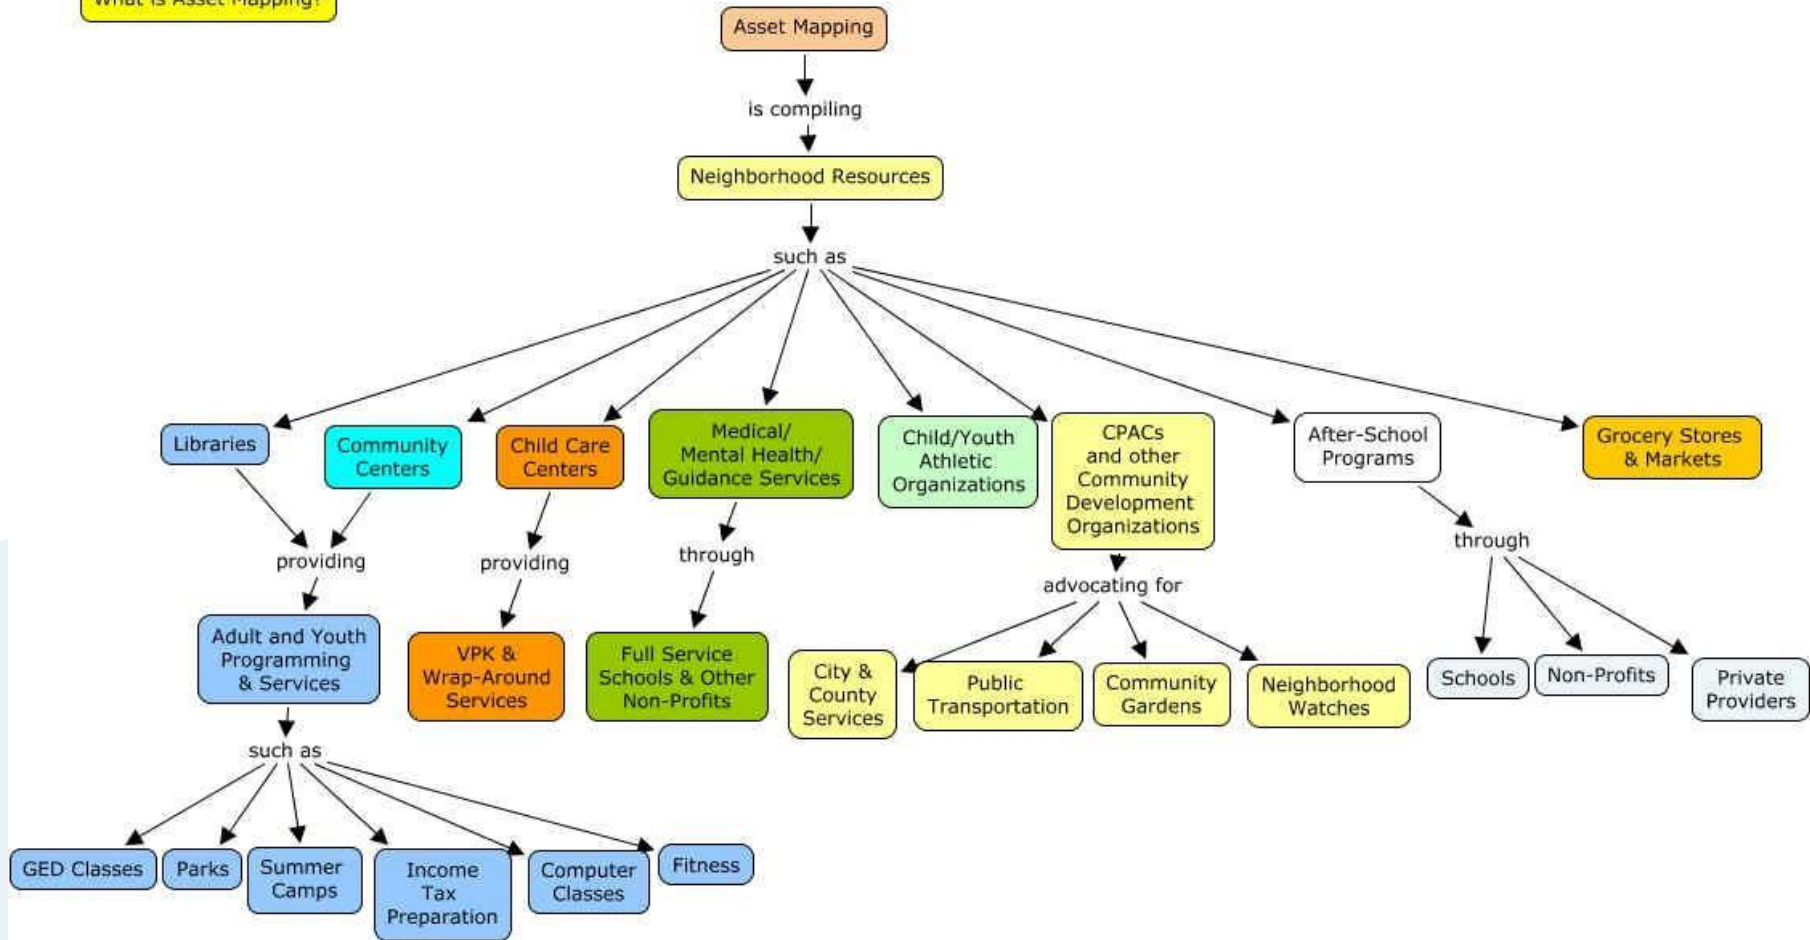

Community Planning Program Toolkit

Community asset mapping examples

This document has been developed to assist Community Planning Coordinators to prepare and develop their new community plans.

Community Planning Program Toolkit

What is Asset Mapping?

This document has been developed to assist Community Planning Coordinators to prepare and develop their new community plans.

Community Planning Program Toolkit

This document has been developed to assist Community Planning Coordinators to prepare and develop their new community plans.